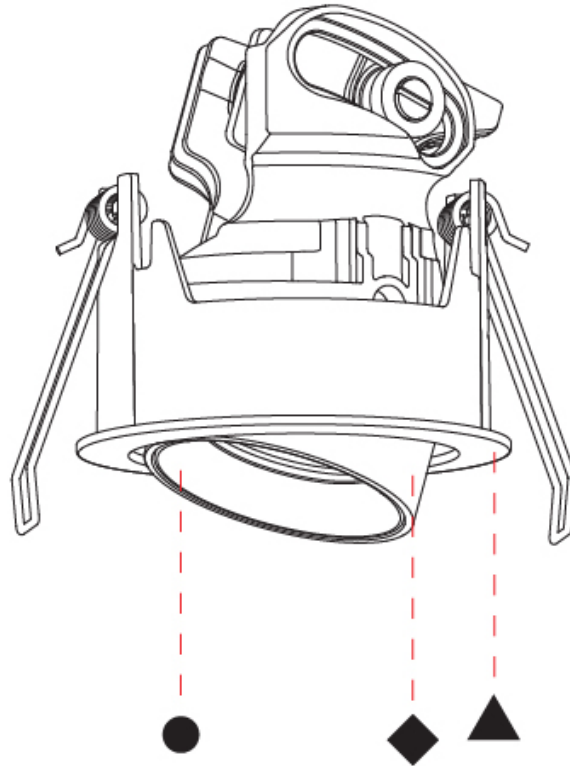

INVADER COMPACT ADJUSTABLE RECESSED

A35814-

PROJECT

TYPE

SPECIFIER

QUANTITY

DATE

A