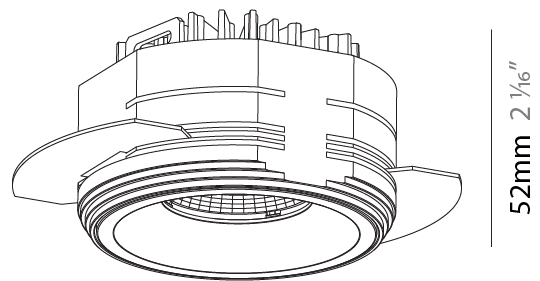

GENERAL

Series: Invader Compact
Subseries: Invader Compact
Brand: Prolicht
Division: Architectural
Mounting Type: Trimless
Mounting Location: Ceiling
Subcategory: Downlight

PHYSICAL

Shape: Round
Diameter (mm): 75
Diameter (in): 2 15/16
Height (mm): 52
Height (in): 2 1/8
Ceiling Thickness (mm): 10 / 12.5 / 15 / 25
Ceiling Thickness (in): 3/8 or 1/2 or 9/16 or 1
Min. Recessing Depth (mm): 60
Min. Recessing Depth (in): 2 3/8
Light Distribution: Downlight
Fixture Finish: SSR / BKV / CWI / CRY / HAB / UFT / ITA / RUA / FTG / MYG / LOD / PUS / FRO / FUP / KIA / POP / BLS / SPG / MEY / GOH / GUM / CHC / COM / ABZ / JAG / OBR / MOS / ROR
Fixture Material: Aluminum
Cut-out Measurements: D. 86mm / 3 3/8"
Upon Request: Unique Sizes Unique Ceiling Thickness

ELECTRICAL

Lamp Type: LED (Zhaga Standard)
Input Wattage (W): 11
Total Output Wattage (W): 10
Dimming: Dali Dimming
Driver Included: No
Driver Location: Recessed Housing
Driver Type: Constant Current - 120Vac
Housing: See Components
Input Voltage (V): 120
Constant Current (MA): 250mA

LED

Number of LEDs: 1
Color Temperature (°K): Warm Dim
Max. Delivered Lumen (lm): 898
Nominal Lumen (lm): 1004
CRI: >90 CRI
Lamp Life (hrs): 50000

OPTICAL

Reflector°: 16 / 36 / 56
Upon Request: Special Beam Angles

RATINGS AND CERTIFICATIONS

Certified By: Certified for North American Standards
IP rating: IP44

Ø75mm 2 15/16"

Ø85mm 3 3/8"