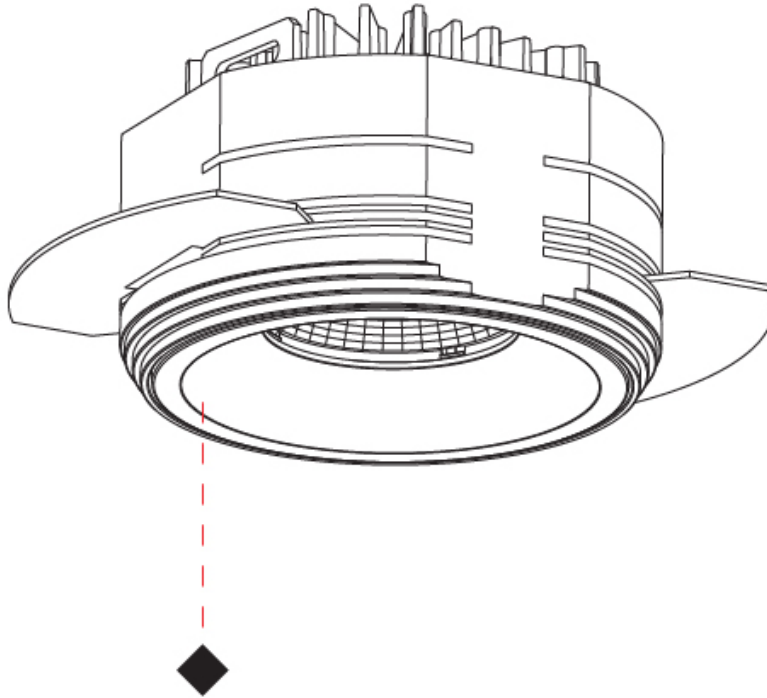

INVADER COMPACT TRIMLESS

A35810-

PROJECT

TYPE

SPECIFIER

QUANTITY

DATE