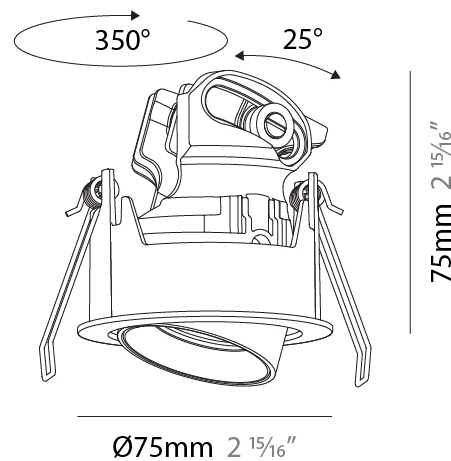

PHYSICAL

Shape: Round
Diameter (mm): 75
Diameter (in): 2 15/16
Height (mm): 75
Height (in): 2 15/16
Ceiling Thickness (mm): 1 - 25
Ceiling Thickness (in): 1/16 - 1
Min. Recessing Depth (mm): 85
Min. Recessing Depth (in): 3 3/8
Light Distribution: Downlight
Fixture Finish: [SSR / BKV / CWI / CRY / HAB / UFT / ITA / RUA / FTG / MYG / LOD / PUS / FRO / FUP / KIA / POP / BLS / SPG / MEY / GOH / GUM / CHC / COM / ABZ / JAG / OBR / MOS / ROR](#)
Fixture Material: Aluminum
Cut-out Measurements: D. 68mm / 2 11/16"
Upon Request: Unique Sizes Unique Ceiling Thickness

ELECTRICAL

Lamp Type: LED (Zhaga Standard)
Input Wattage (W): 11
Total Output Wattage (W): 10
Dimming: Tri-Mode (Non-Dimming and Phase Dimming (120Vac only) and 0-10V Dimming)
Driver Included: No
Driver Location: Recessed Housing
Driver Type: Constant Current - 120Vac
Driver Class: Class 2
Housing: See Components
Input Voltage (V): 120 - 277
Constant Current (MA): 500

LED

Number of LEDs: 1
Color Temperature (°K): [2700 / 3000 / 3500 / 4000](#)
Max. Delivered Lumen (lm): 812 / 860 / 892 / 911
Nominal Lumen (lm): 1141 / 1194 / 1238 / 1266
CRI: >90 CRI
Lamp Life (hrs): 50000

OPTICAL

Reflector°: [22 / 38 / 48](#)
Adjustability: Rotational 350° / Tilt 25°
Upon Request: Special Beam Angles

RATINGS AND CERTIFICATIONS

Certified By: Certified for North American Standards
IP rating: IP40