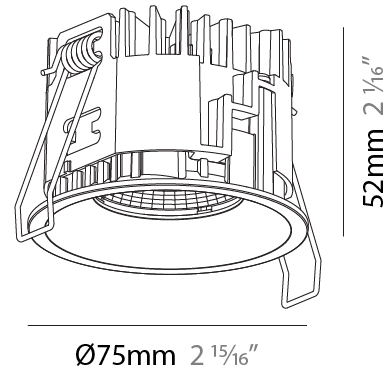

GENERAL

Series: Invader Compact
Subseries: Invader Compact
Brand: Prolicht
Division: Architectural
Mounting Type: Recessed
Mounting Location: Ceiling
Subcategory: Downlight

PHYSICAL

Shape: Round
Diameter (mm): 75
Diameter (in): 2 15/16
Height (mm): 52
Height (in): 2 1/16
Ceiling Thickness (mm): 1 - 25
Ceiling Thickness (in): 1/16 - 1
Min. Recessing Depth (mm): 55
Min. Recessing Depth (in): 2 3/16
Light Distribution: Downlight
Fixture Finish: SSR / BKV / CWI / CRY / HAB / UFT / ITA / RUA / FTG / MYG / LOD / PUS / FRO / FUP / KIA / POP / BLS / SPG / MEY / GOH / GUM / CHC / COM / ABZ / JAG / OBR / MOS / ROR
Fixture Material: Aluminum
Cut-out Measurements: D. 68mm / 2 11/16"

ELECTRICAL

Lamp Type: LED (Zhaga Standard)
Input Wattage (W): 11
Total Output Wattage (W): 10
Dimming: Dali Dimming
Driver Included: No
Driver Location: Recessed Housing
Driver Type: Constant Current - 120Vac
Housing: See Components
Input Voltage (V): 120
Constant Current (MA): 250mA

LED

Number of LEDs: 1
Color Temperature (°K): Warm Dim
Max. Delivered Lumen (lm): 898
Nominal Lumen (lm): 1004
CRI: >90 CRI
Lamp Life (hrs): 50000

OPTICAL

Reflector: 16 / 36 / 56

RATINGS AND CERTIFICATIONS

Certified By: Certified for North American Standards
IP rating: IP44